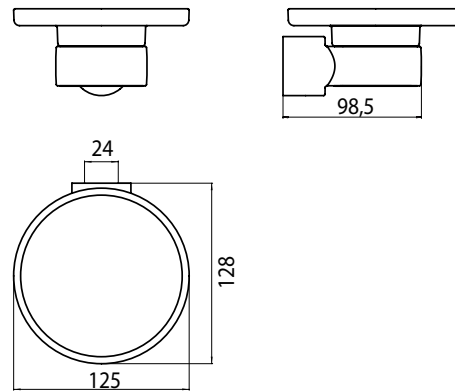

Soap holder chrome

Art.No.8430 001 00

Dish, crystal clear